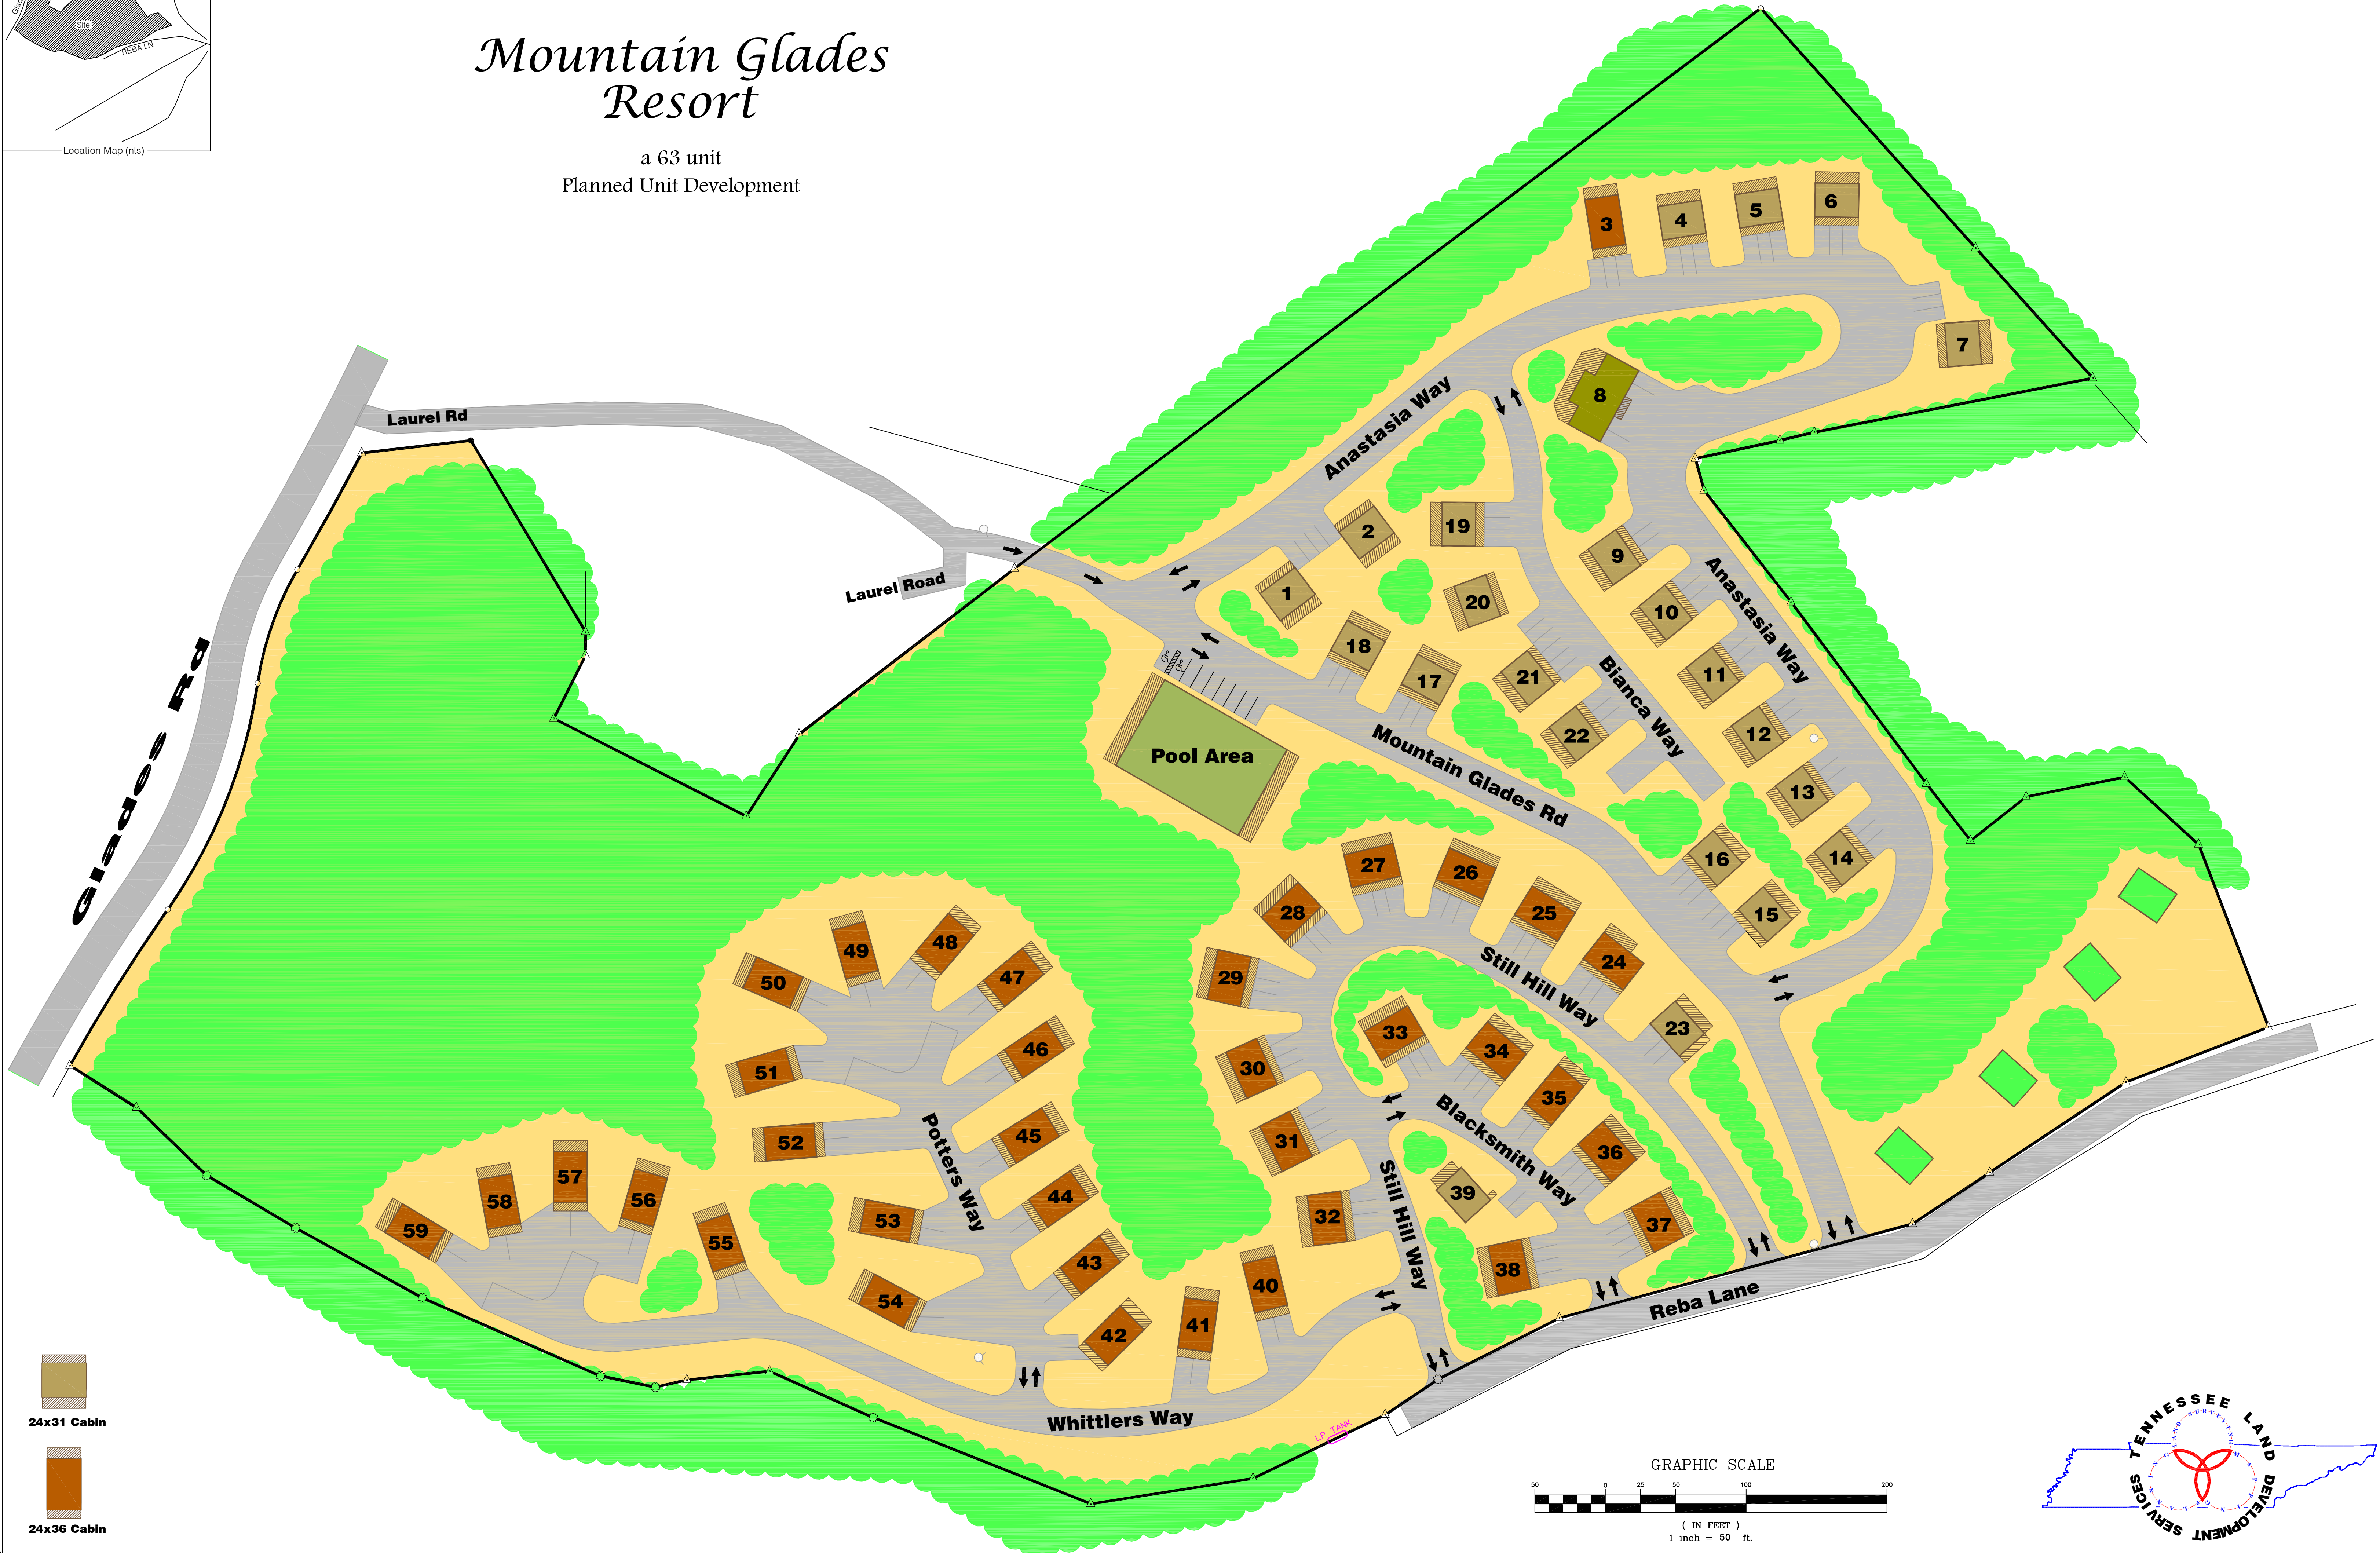

Location Map (nts)

# Mountain Glades Resort

a 63 unit  
Planned Unit Development

24x31 Cabin

24x36 Cabin

GRAPHIC SCALE

( IN FEET )  
1 inch = 50 ft.